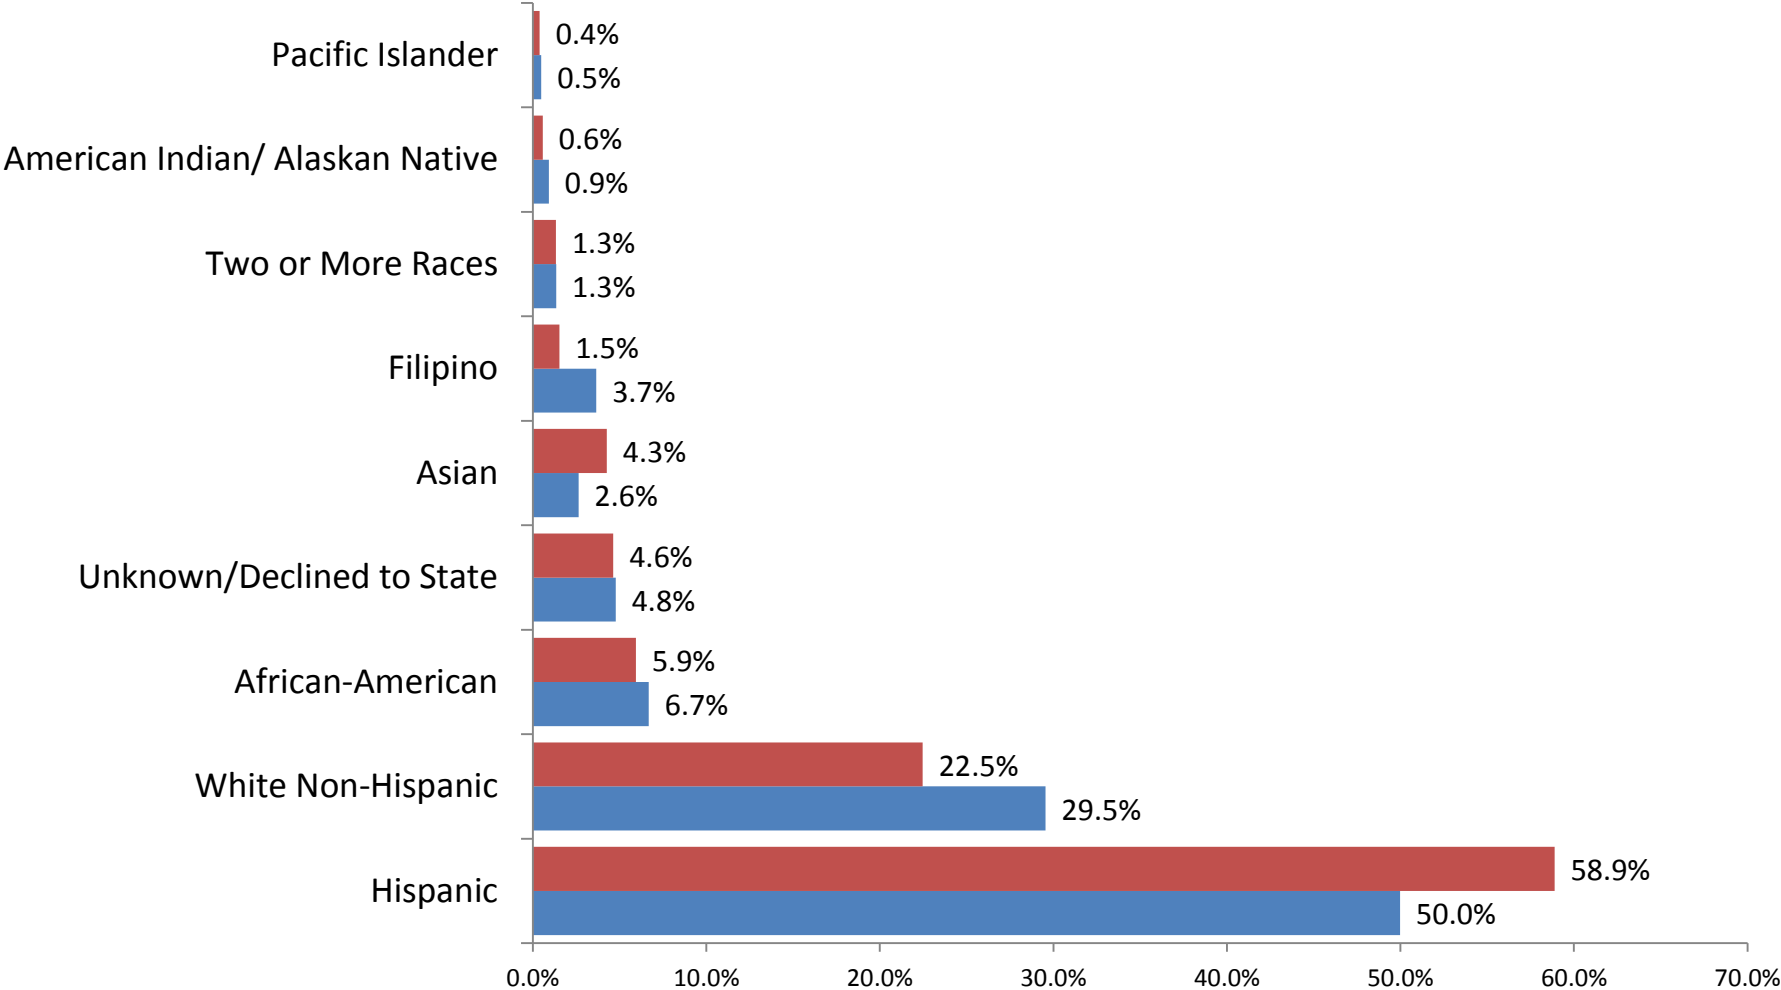

Demographics by College, 2011-12

■ WHC Coalinga ■ WHC Lemoore